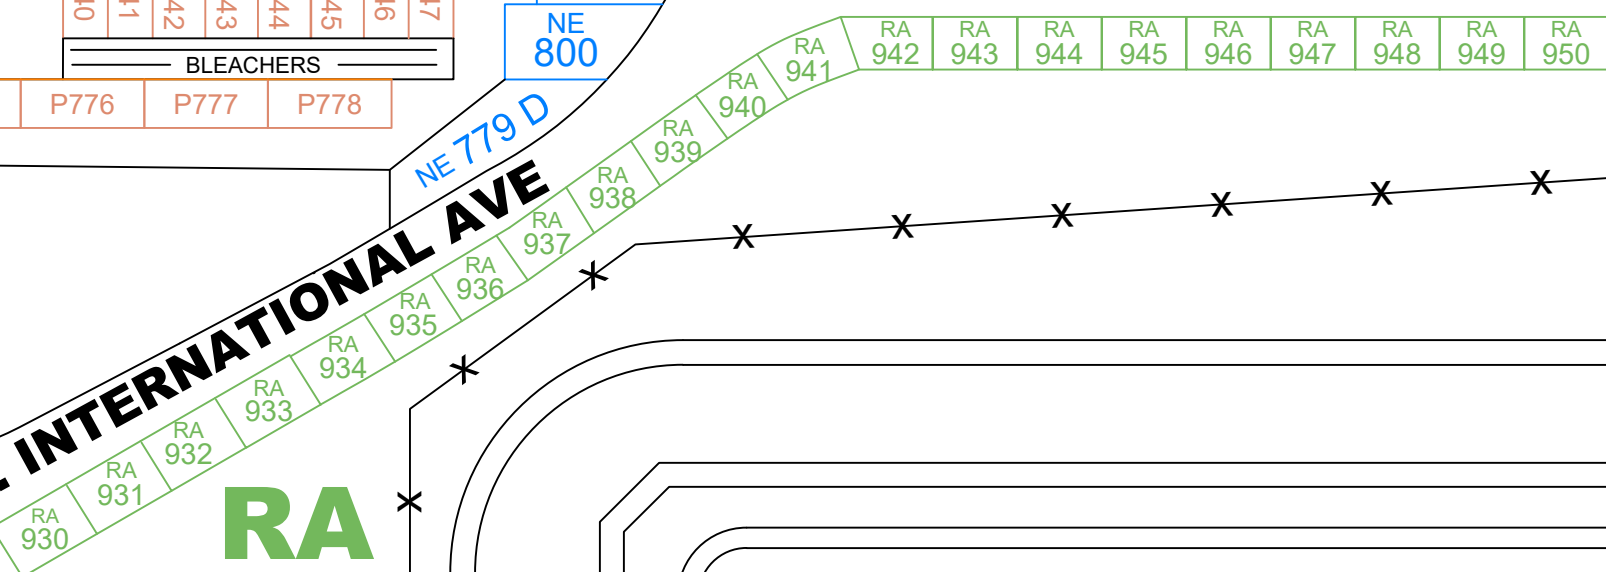

# E. INTERNATIONAL AVE.

# E. INTERNATIONAL AVE.

**RA**

W 22D

IS 719MIS719

# NORTH EAST AND RODEO ARENA