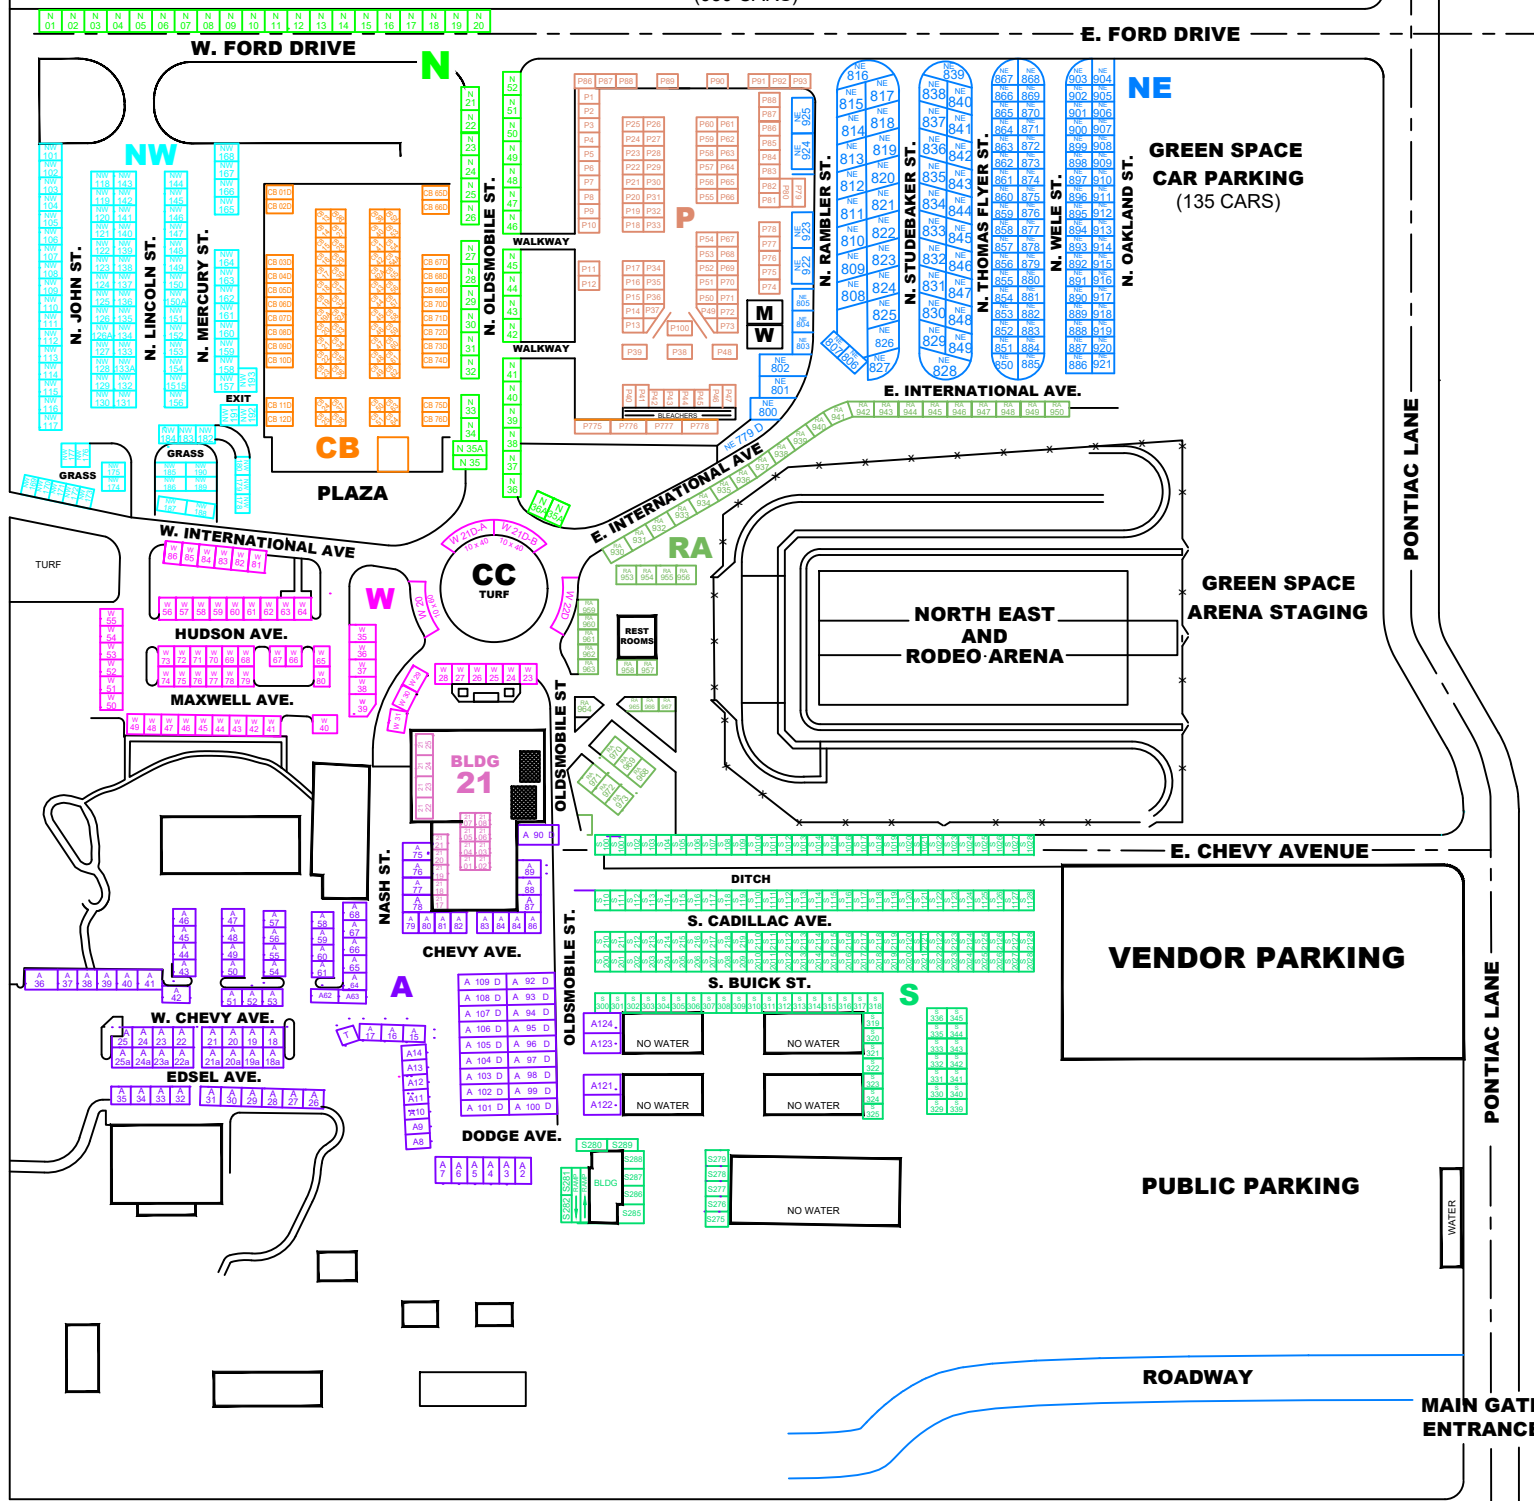

**GREEN SPACE
CAR PARKING
(950 CARS)**

E. FORD DRIVE

NE

**GREEN SPACE
CAR PARKING
(135 CARS)**

2025